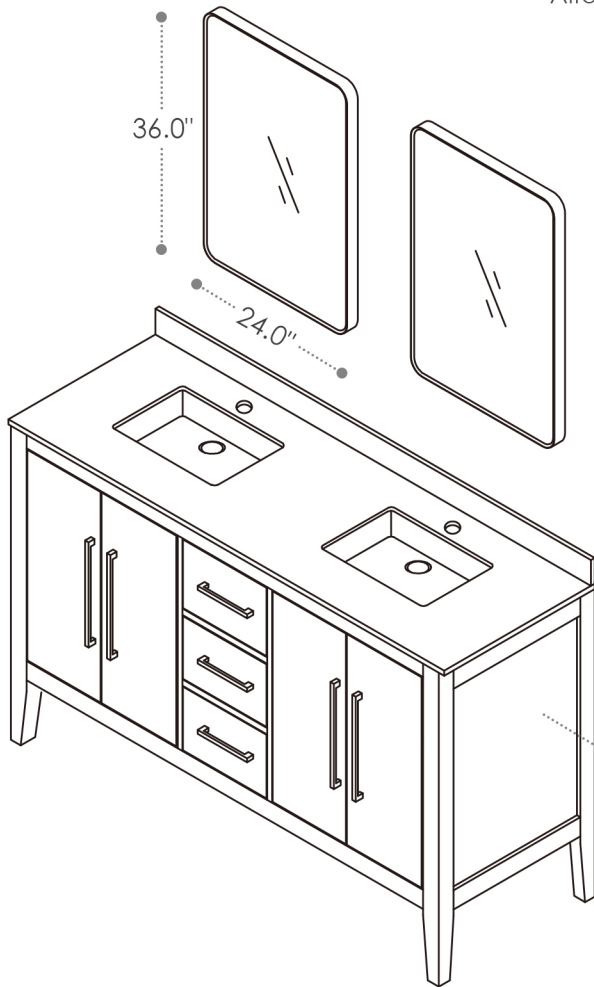

ALTAIR

FASHION BATHROOM LIFE

Altair Design, Inc.

Laurel

60"W x 22"D

Bathroom Vanity

60"W×22"D×34"H inches

INSTALLATION SPECIFICATION

Item#	558060		
Color	Weathered Fir/White		
Overall Dimension	60 in W x 22 in D x 34 in H		
Vanity Material	Solid fir wood, pine wood and long-lasting plywood		
Hardware Finish	Zinc Alloy Matte Black		
Number of Door	4 soft-closing doors		
Number of Drawers	3 soft-closing drawers		
Countertop Material	Quartz Stone - Calacatta White		
Sink	Double Undermount Sink		
Shape	Rectangular	Top Thickness	0.8 inch
Installation Type	Freestanding	Assembly Required	Yes
Backsplash Height	4 inch	Faucet Hole Spacing(in.):	Single Hole

Note : Does not include faucet, back panel, drain assembly, sidesplash, or P-trap.